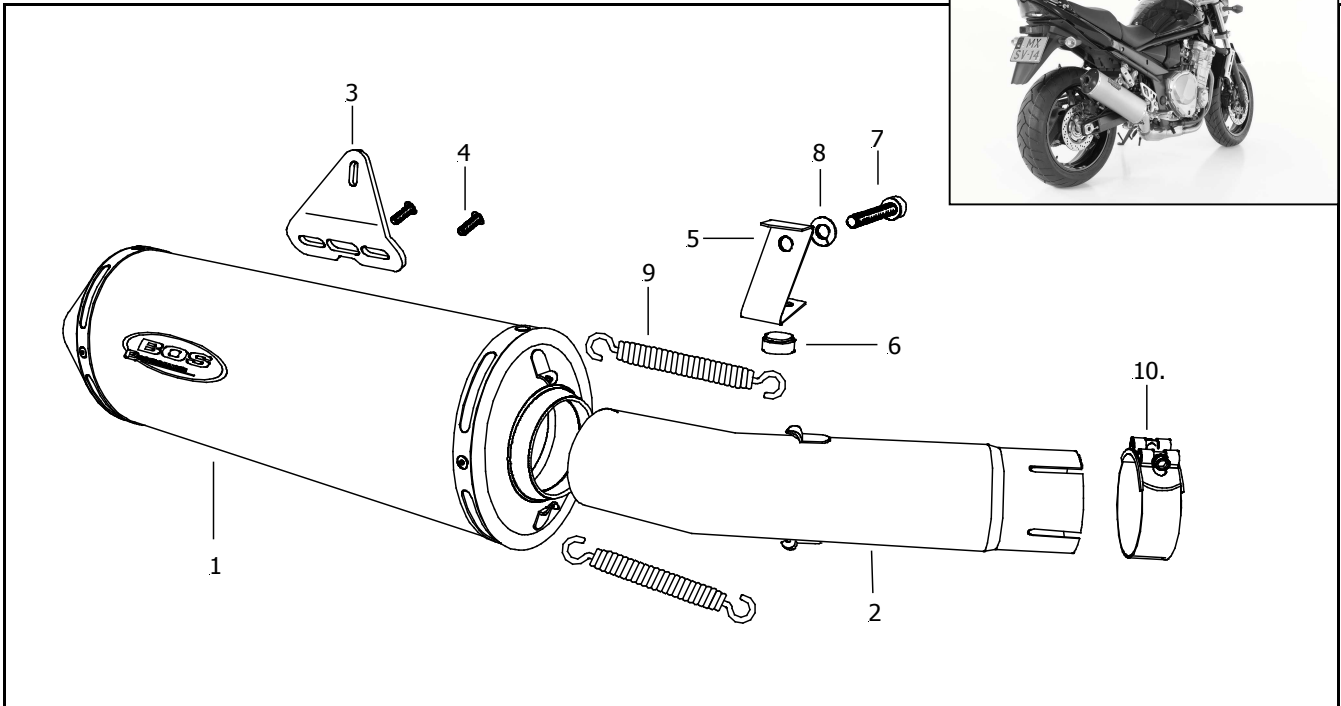

## BOS SLIP-ON GP2 2007 AND UP

Pos	Qty	Description	Part No.
1	1	Muffler stainless	711022
	1	Muffler stainless shotblasted	711023
	1	Muffler black stainless	711024
2	1	Adapter	298706
<b>Mounting kit :</b>			280720
3	1	Mounting bracket	641017
4	2	Bolt M6X16	408078
5	1	Standstop	287025
6	1	Rubber	413001
7	1	Bolt M8X12	408054
8	1	Lock washer M8	408037
9	2	Spring	405001
10	1	Clamp	290057

### Weight

Original: 6.6 kg  
 Bos: 3.9 kg