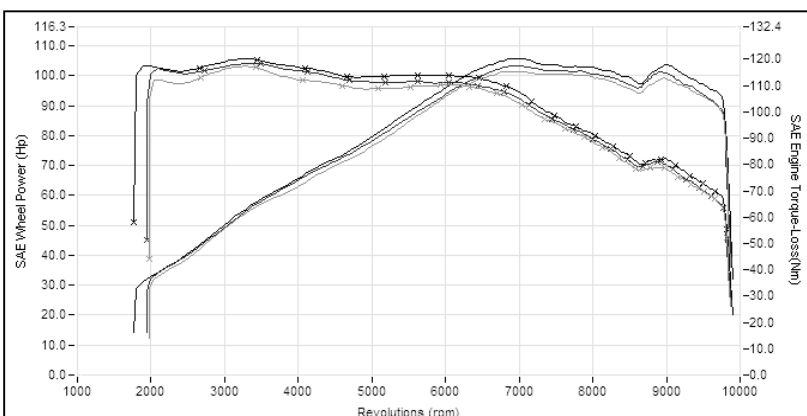

Tips

More information like photos and a full color dyno graph can be found on: www.bos-exhausts.de